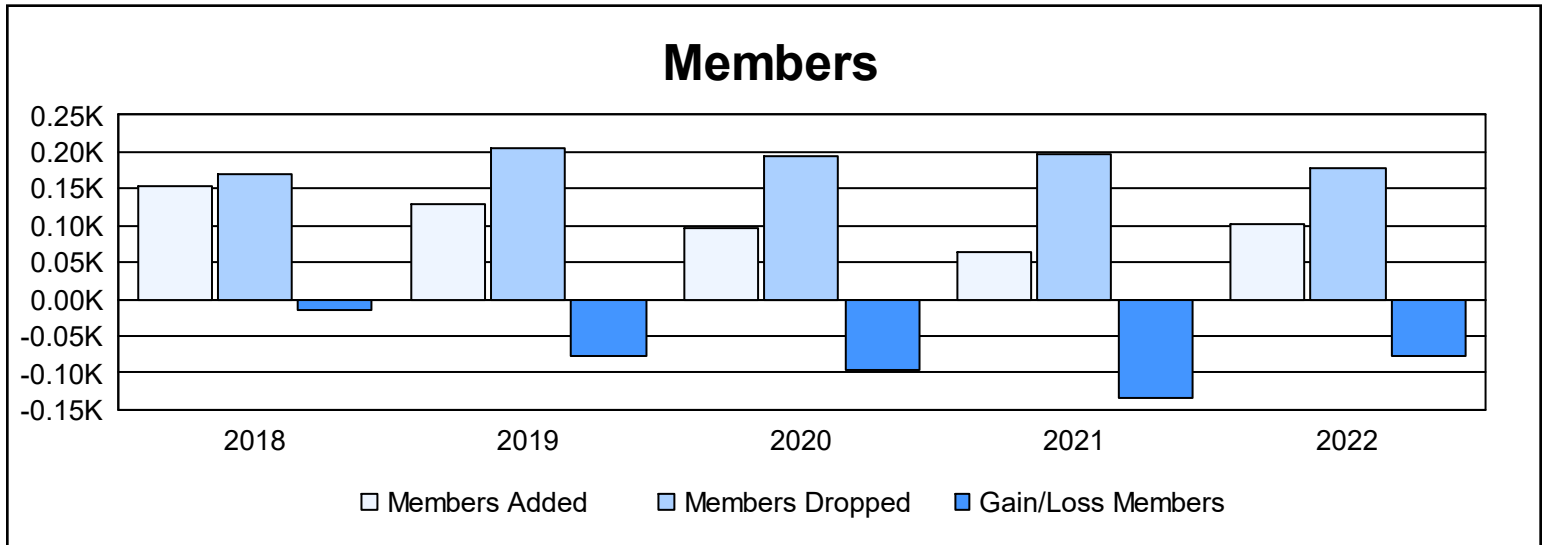

Year	New Clubs	Dropped Clubs	Gain/ Loss Clubs	New Members	Charter Members	Reinstate Members	Transfer Members	Total Member Added	Total Members Dropped	Gain/ Loss Members
2017-2018	0	0	0	144	3	2	5	154	169	-15
2018-2019	0	0	0	112	2	7	7	128	205	-77
2019-2020	0	0	0	59	4	7	26	96	193	-97
2020-2021	0	7	-7	51	3	3	6	63	196	-133
2021-2022	0	4	-4	91	0	2	8	101	177	-76
<b>Average</b>	<b>0</b>	<b>2</b>	<b>-2</b>	<b>91</b>	<b>2</b>	<b>4</b>	<b>10</b>	<b>108</b>	<b>188</b>	<b>-80</b>

### Membership Composition June 2022 Cumulative