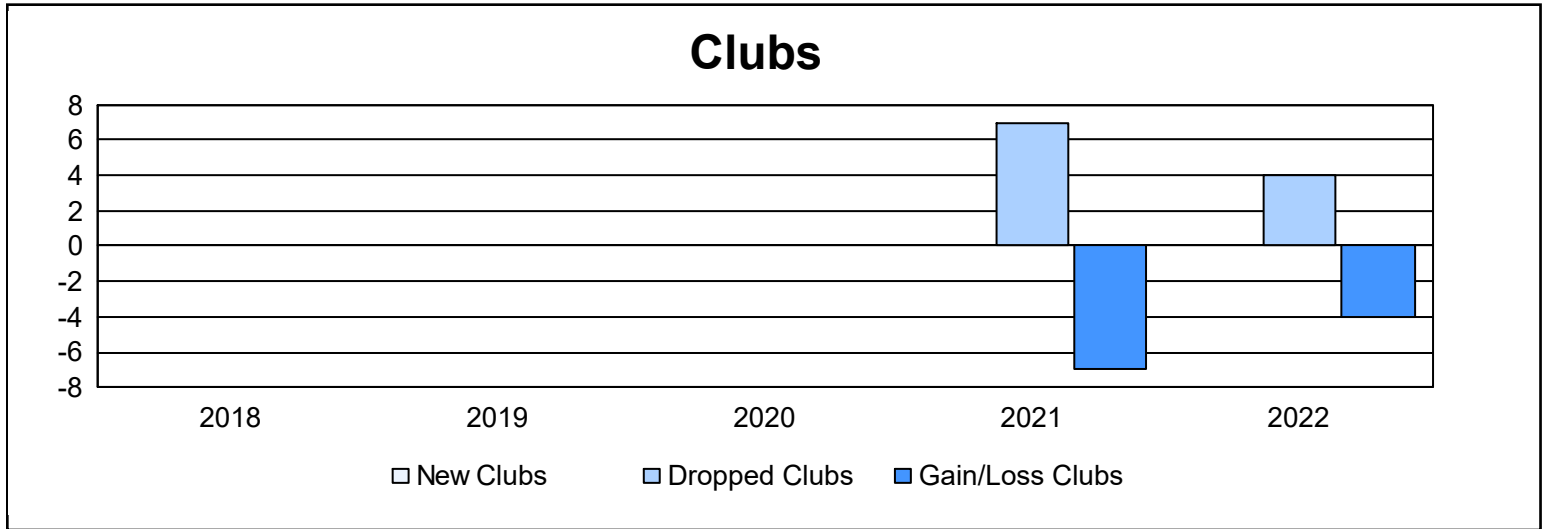

Year	New Clubs	Dropped Clubs	Gain/ Loss Clubs	New Members	Charter Members	Reinstate Members	Transfer Members	Total Member Added	Total Members Dropped	Gain/ Loss Members
2017-2018	0	0	0	144	3	2	5	154	169	-15
2018-2019	0	0	0	112	2	7	7	128	205	-77
2019-2020	0	0	0	59	4	7	26	96	193	-97
2020-2021	0	7	-7	51	3	3	6	63	196	-133
2021-2022	0	4	-4	91	0	2	8	101	177	-76
<b>Average</b>	<b>0</b>	<b>2</b>	<b>-2</b>	<b>91</b>	<b>2</b>	<b>4</b>	<b>10</b>	<b>108</b>	<b>188</b>	<b>-80</b>

### Membership Composition June 2022 Cumulative