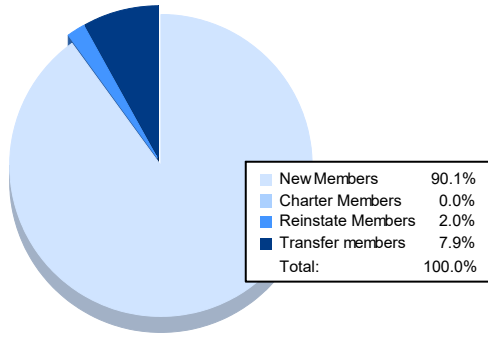

Year	New Clubs	Dropped Clubs	Gain/ Loss Clubs	New Members	Charter Members	Reinstate Members	Transfer Members	Total Member Added	Total Members Dropped	Gain/ Loss Members
2017-2018	0	0	0	144	3	2	5	154	169	-15
2018-2019	0	0	0	112	2	7	7	128	205	-77
2019-2020	0	0	0	59	4	7	26	96	193	-97
2020-2021	0	7	-7	51	3	3	6	63	196	-133
2021-2022	0	4	-4	91	0	2	8	101	177	-76
<b>Average</b>	<b>0</b>	<b>2</b>	<b>-2</b>	<b>91</b>	<b>2</b>	<b>4</b>	<b>10</b>	<b>108</b>	<b>188</b>	<b>-80</b>

### Membership Composition June 2022 Cumulative